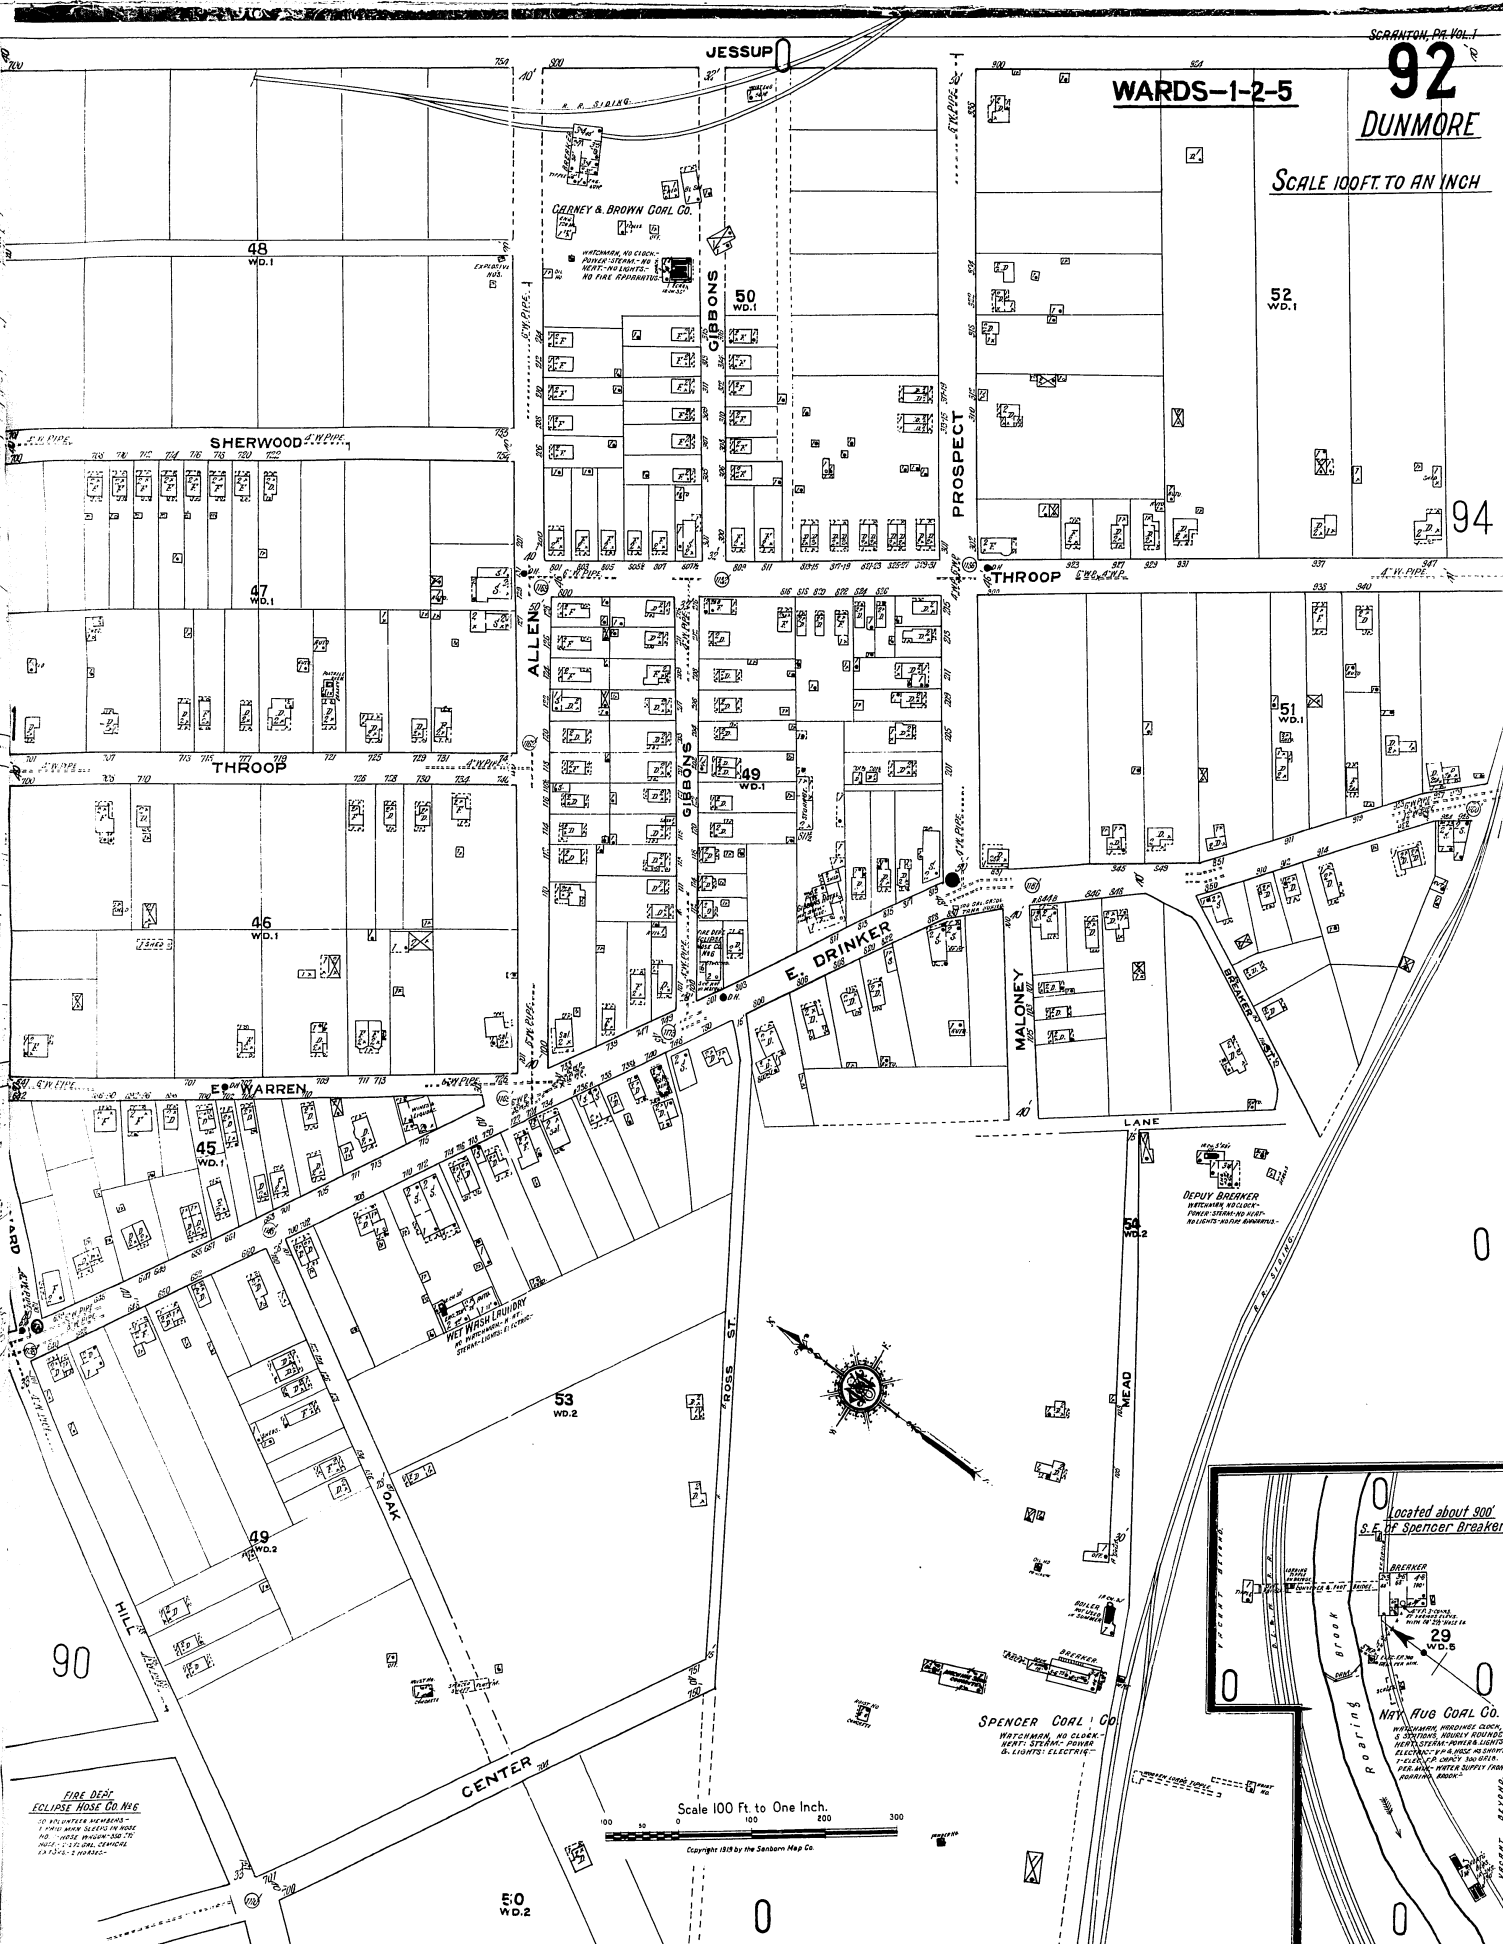

92 DUNMORE

SCALE 100 FT. TO AN INCH

WARDS-1-2-5

Scale 100 Ft. to One Inch.

Copyright 1918 by The Sanborn Map Co.