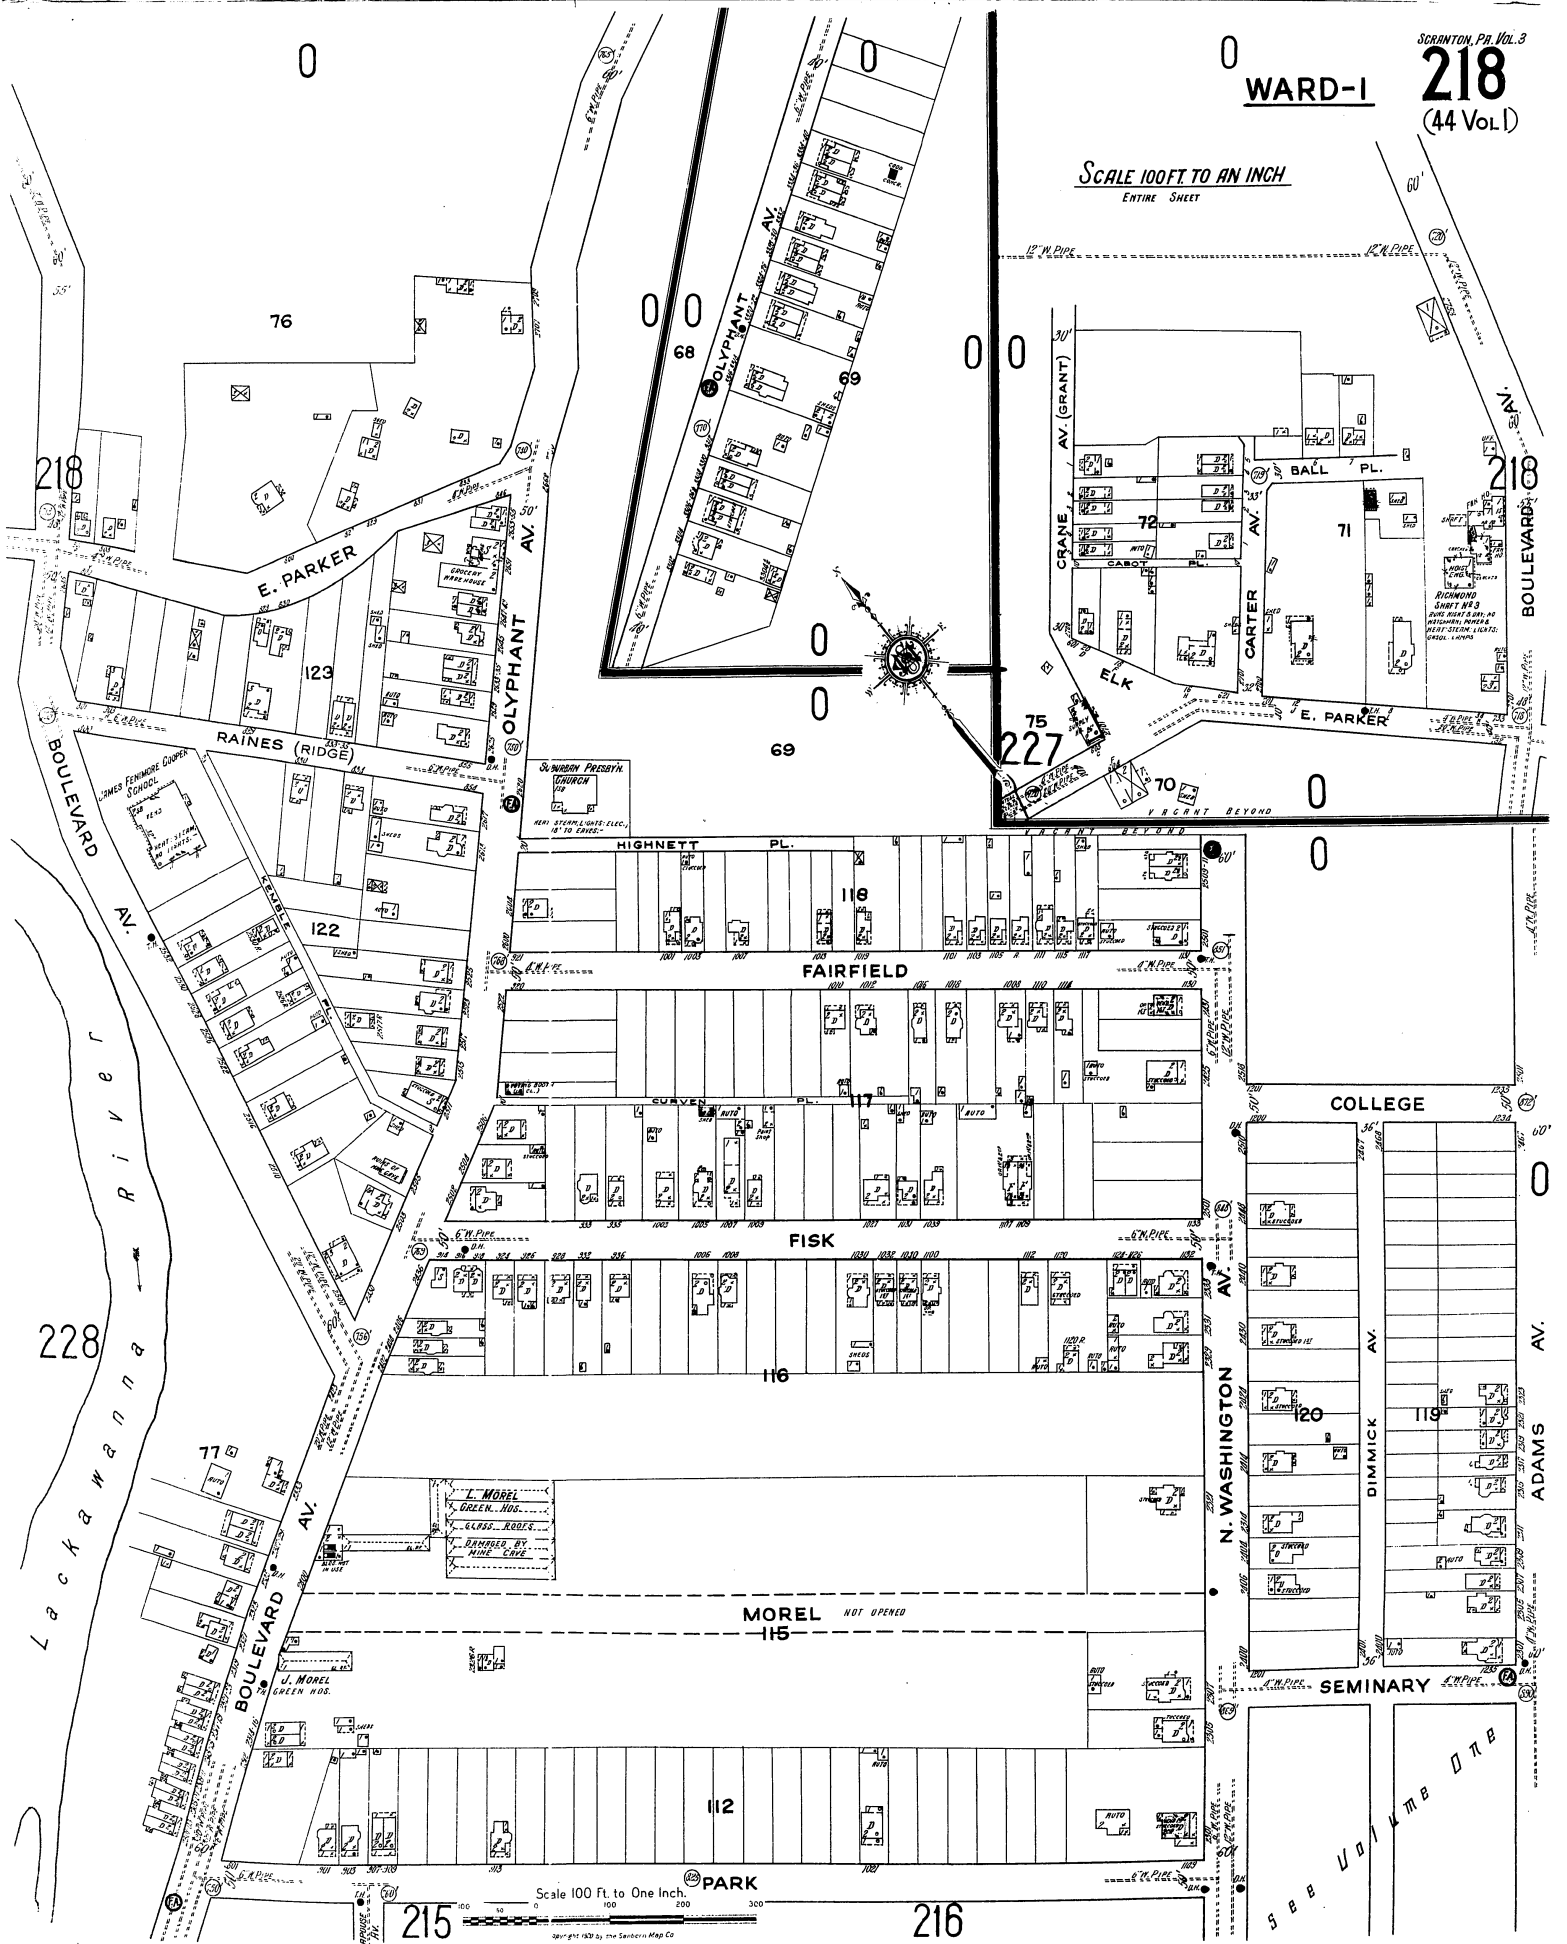

WARD-I

SCALE 100 FT. TO AN INCH
ENTIRE SHEET

Scale 100 Ft. to One Inch.

PARK

215

216