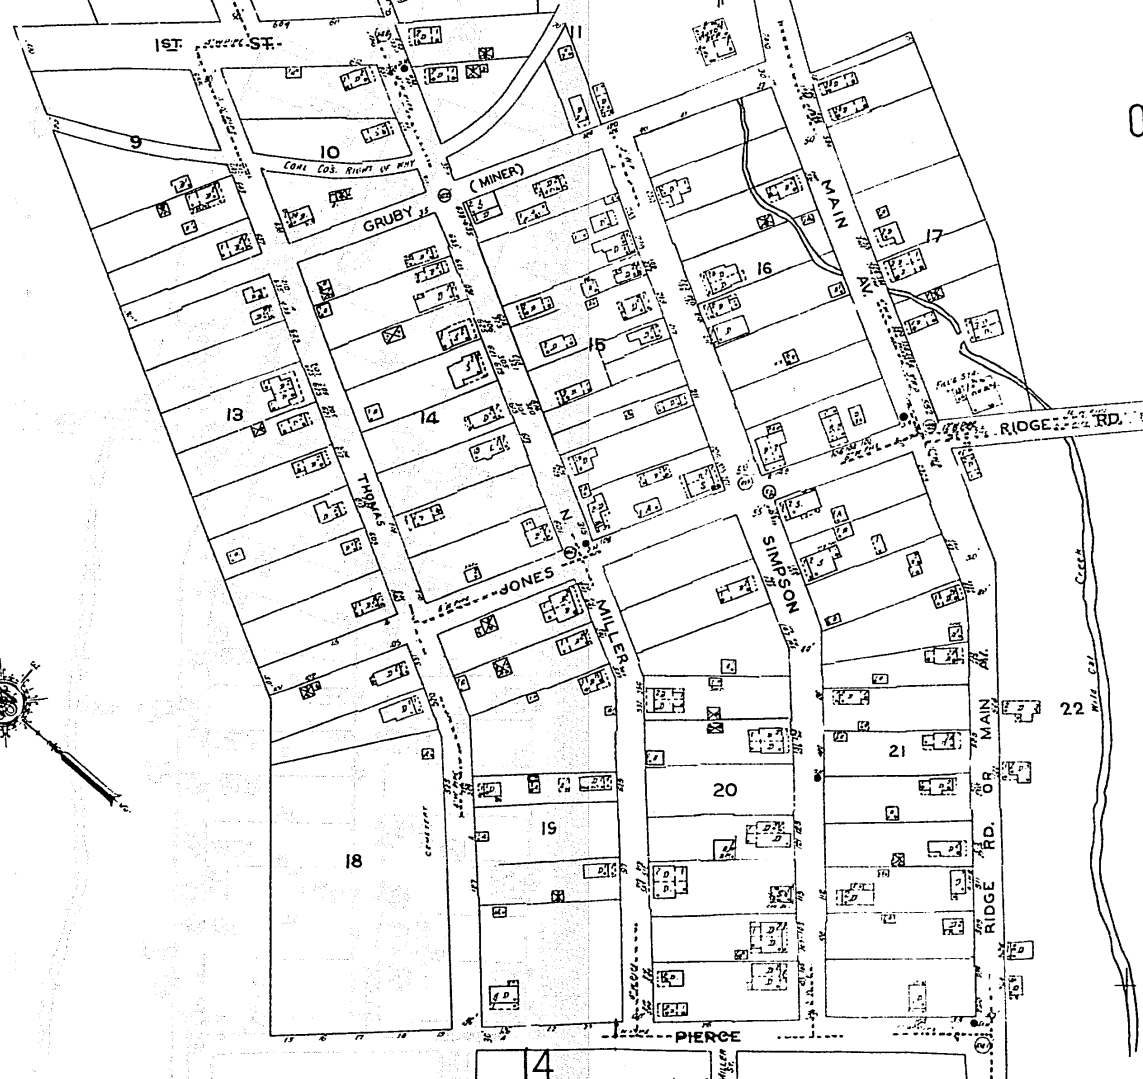

NORTHWEST COAL CO.  
BIRMINGHAM, ALA.

OLD CARBONDALE TURNPIKE

Copyright 1968 by THE SANBORN MAP CO.