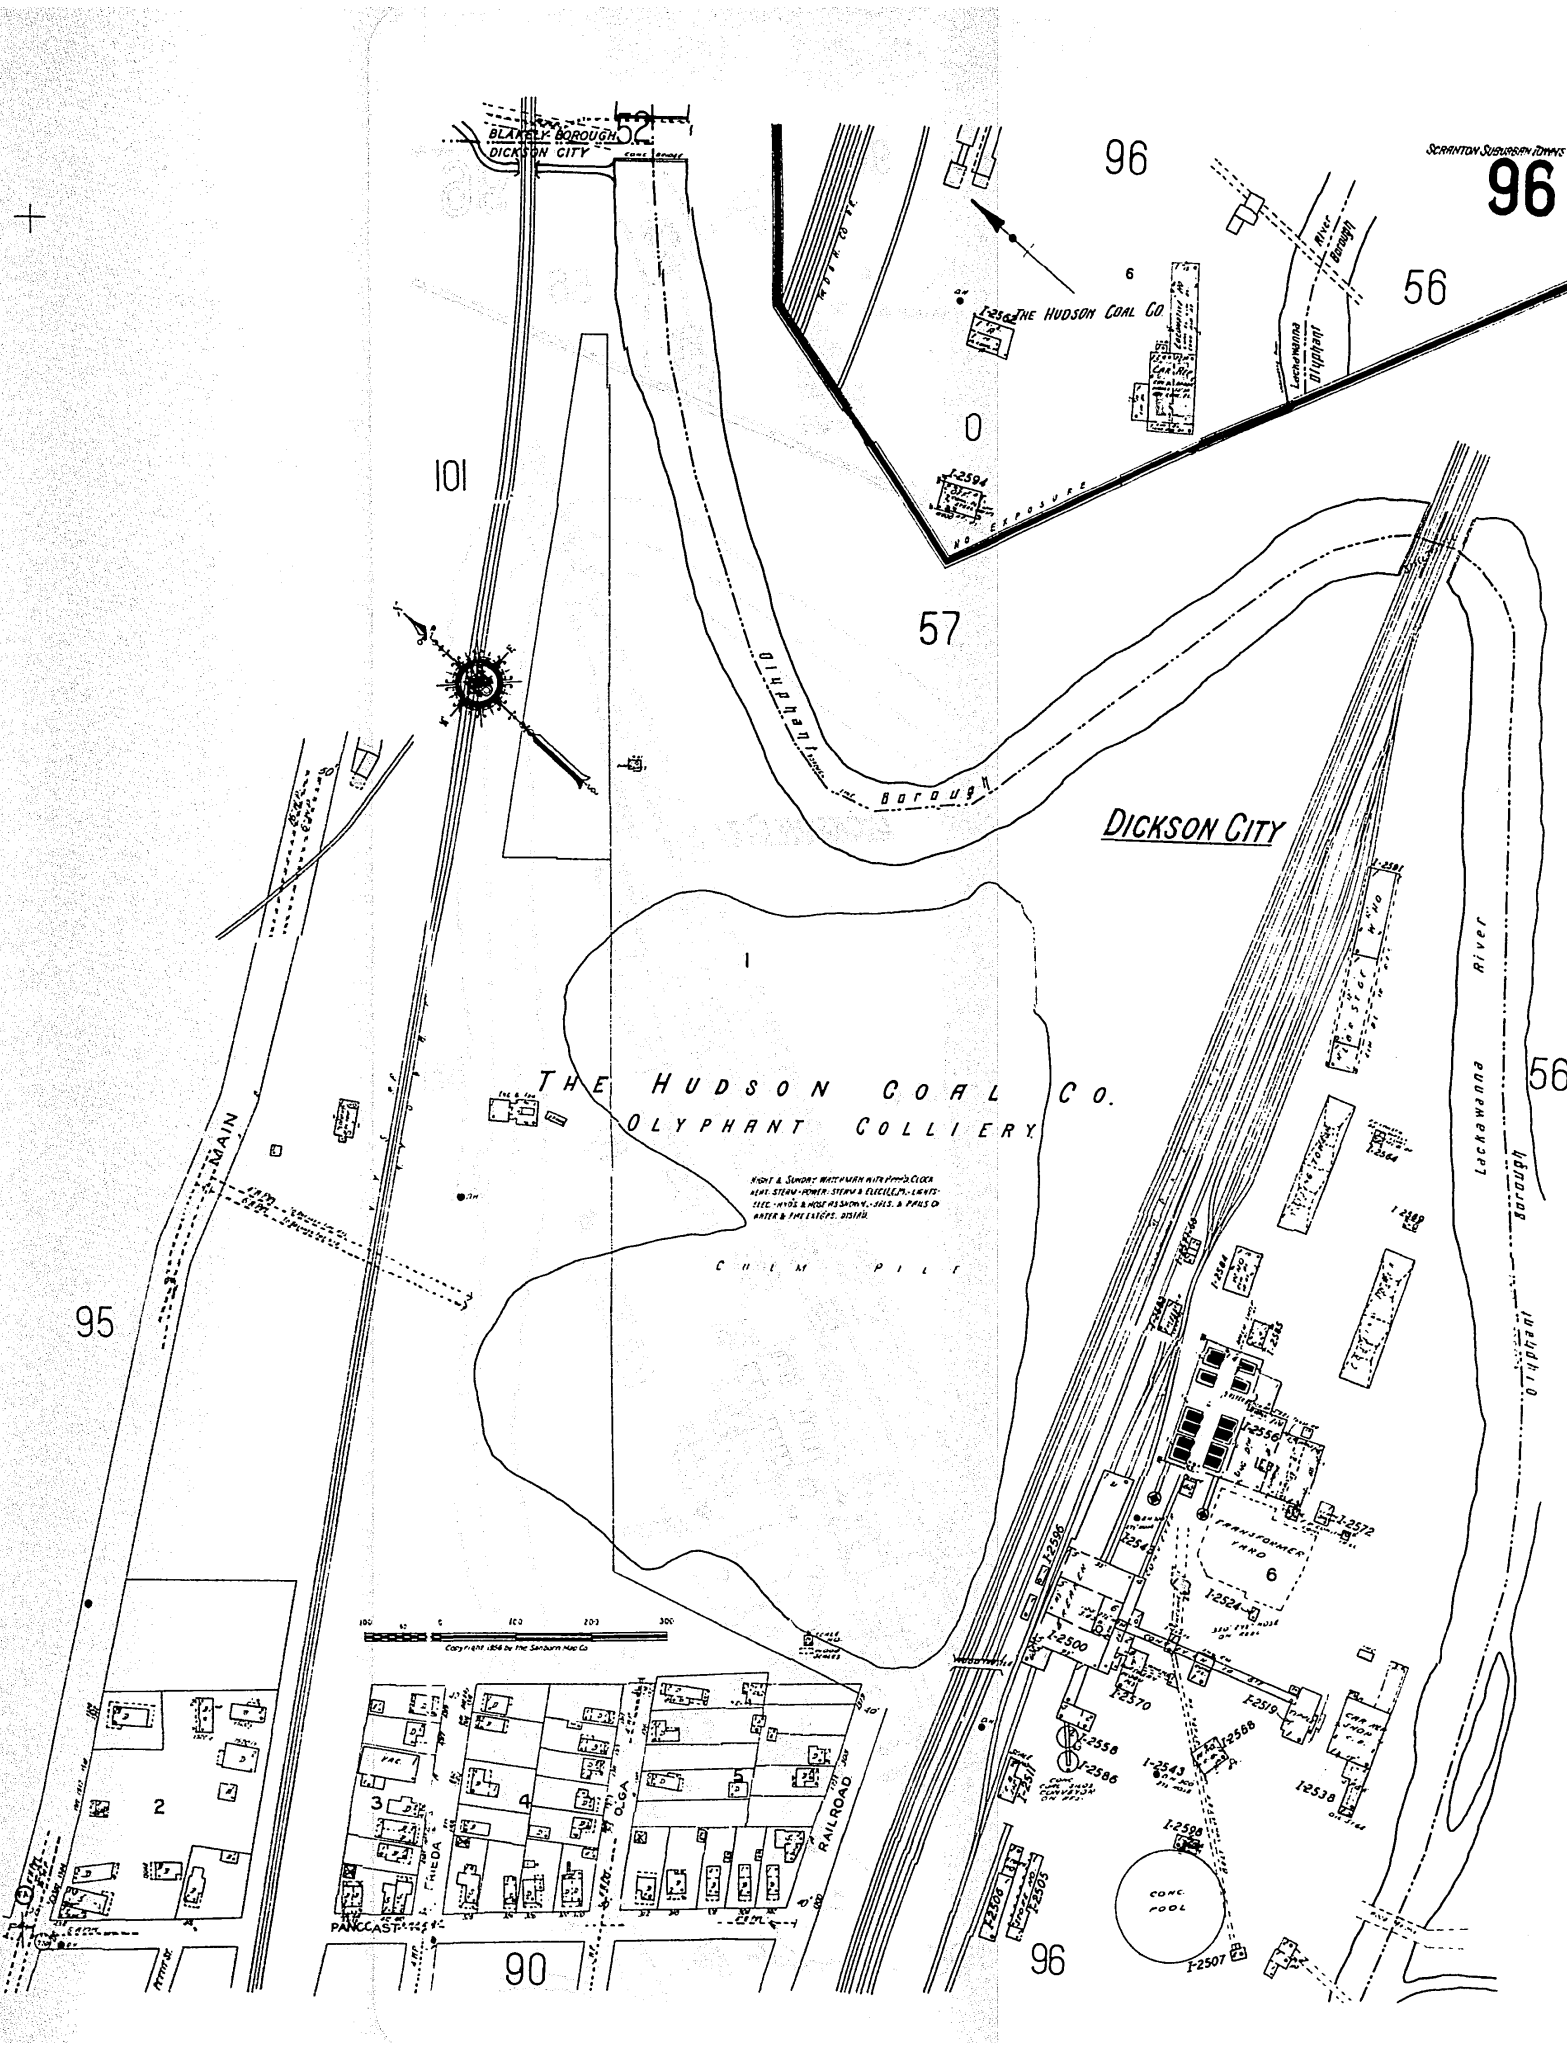

+

THE HUDSON COAL CO. OLYPHANT COLLIERY

CHEM PILE

DICKSON CITY

Lackawanna River

56

96

56

57

101

95

100 50 0 100 200 300
Copyright 1924 by The Scranton Map Co.

90

96