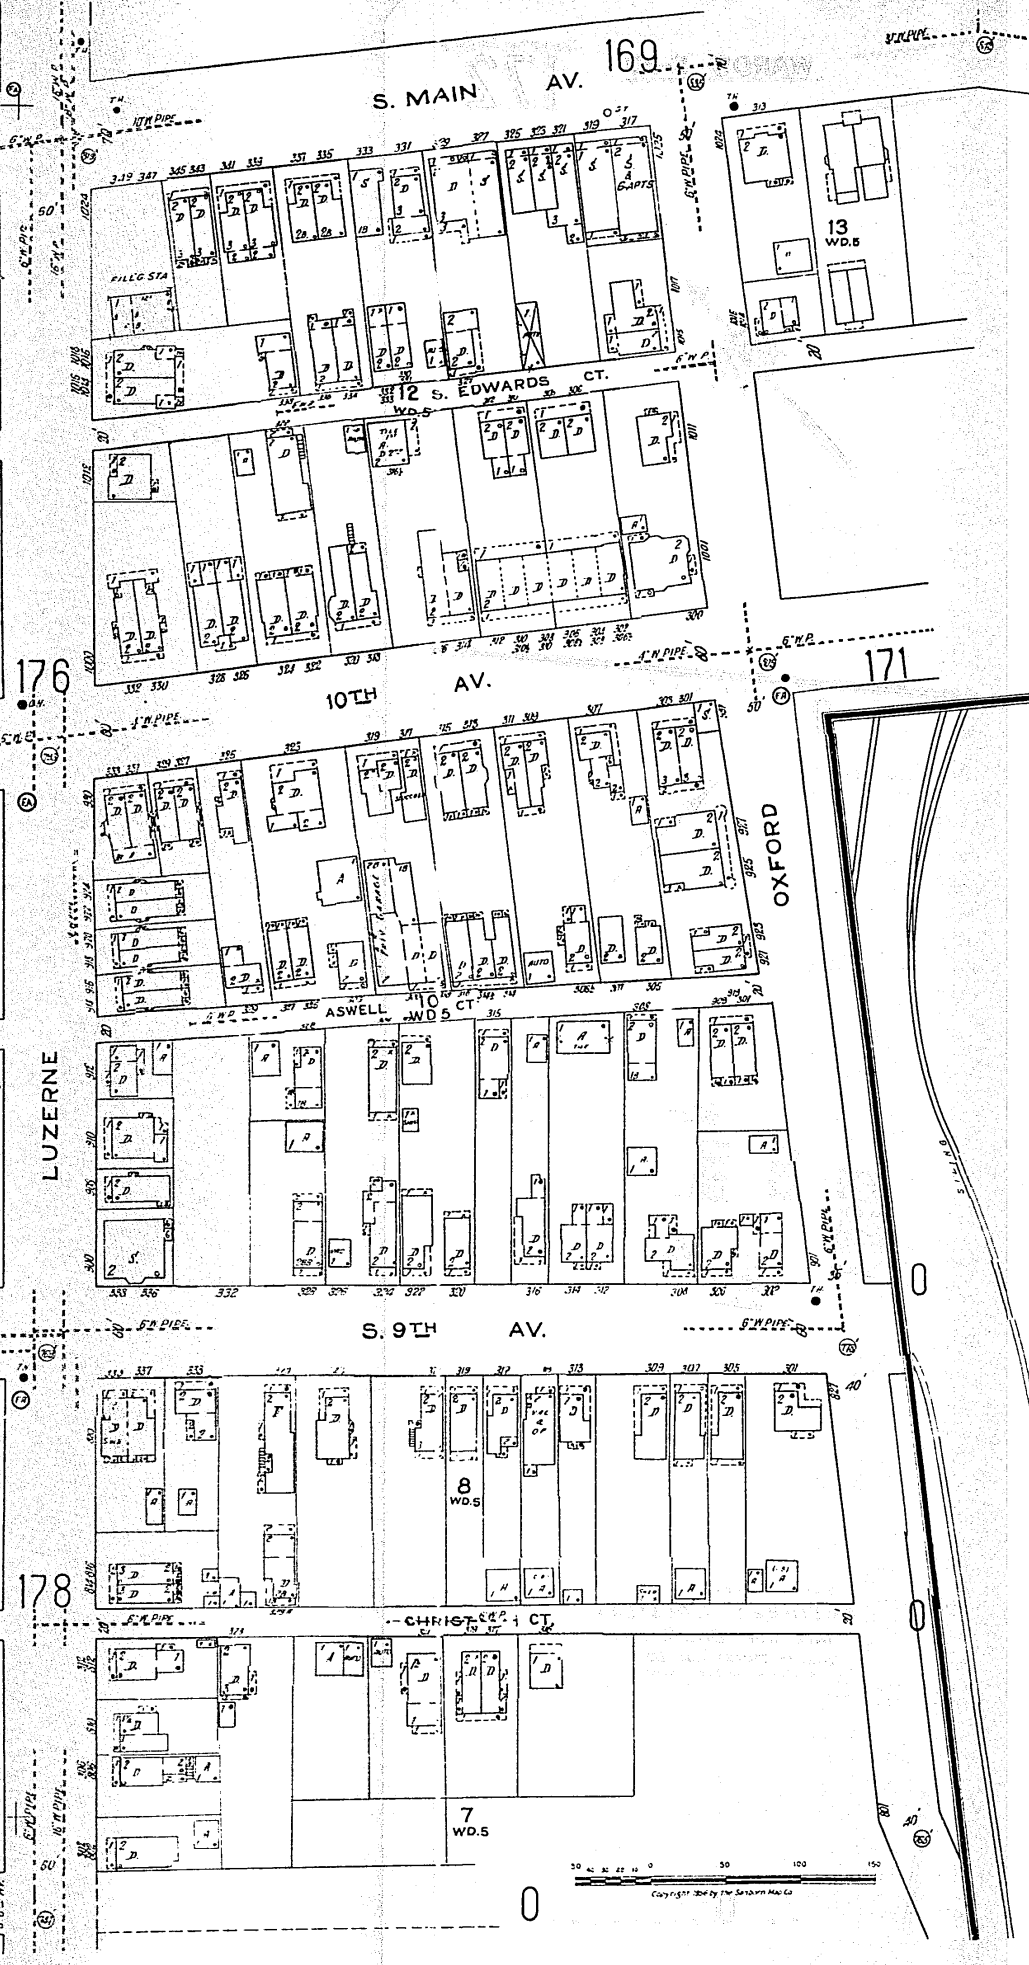

S. MAIN AV. 169

NATIONAL COLLIERY  
GLEN ALDEN CO OWNERS  
LEASED TO MOFFAT COAL CO

Copyright 1921 by the Scranton Map Co.