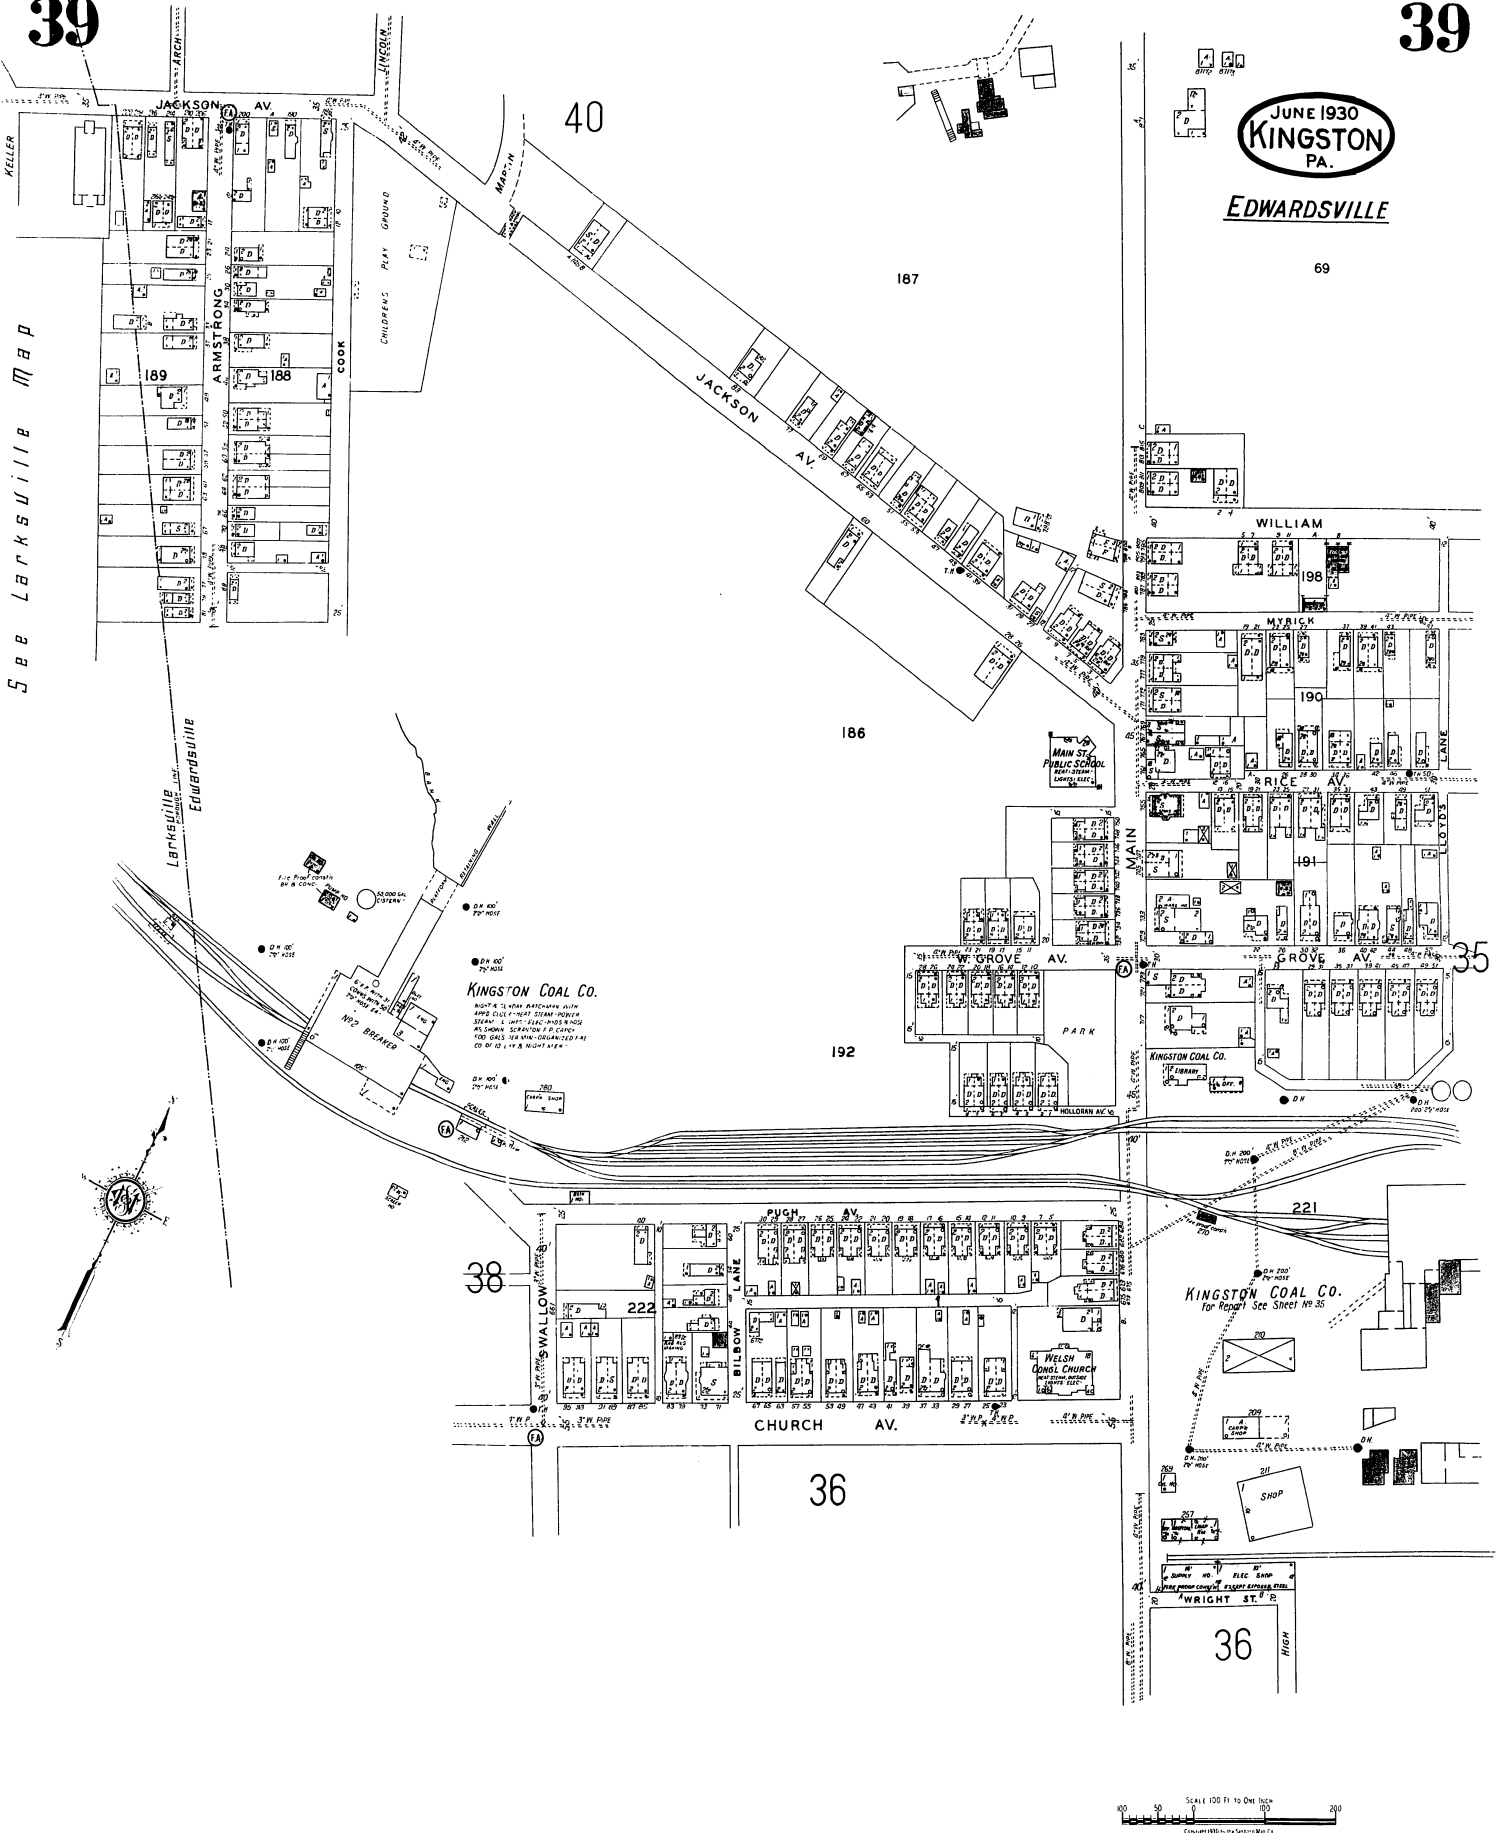

39

39

See Larksville Map

JUNE 1930
KINGSTON
PA.

EDWARDSVILLE

KINGSTON COAL CO.
for Report See Sheet No. 35

SCALE 100 FT TO ONE INCH
Copyright 1930 by the Surveyor-General