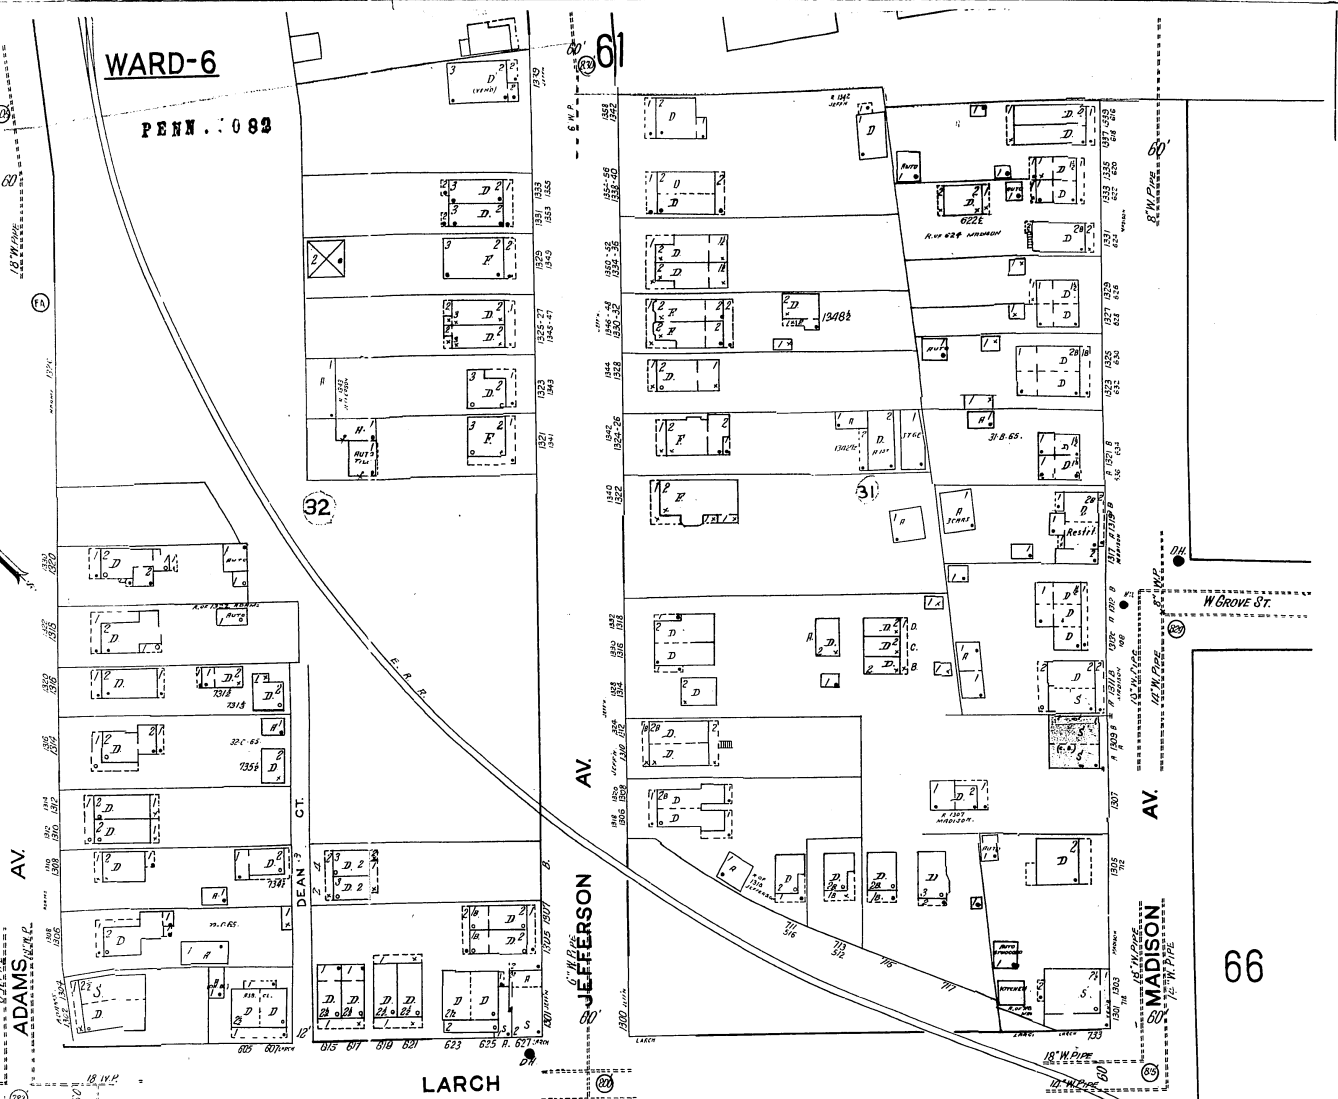

**WARD-6**

PENN. 092

64

66

LARCH

JEFFERSON AV.

MADISON AV.

37

38

COAL PILES

SLAG PILES

WALNUT

52

NOT OPENED

NOT OPENED