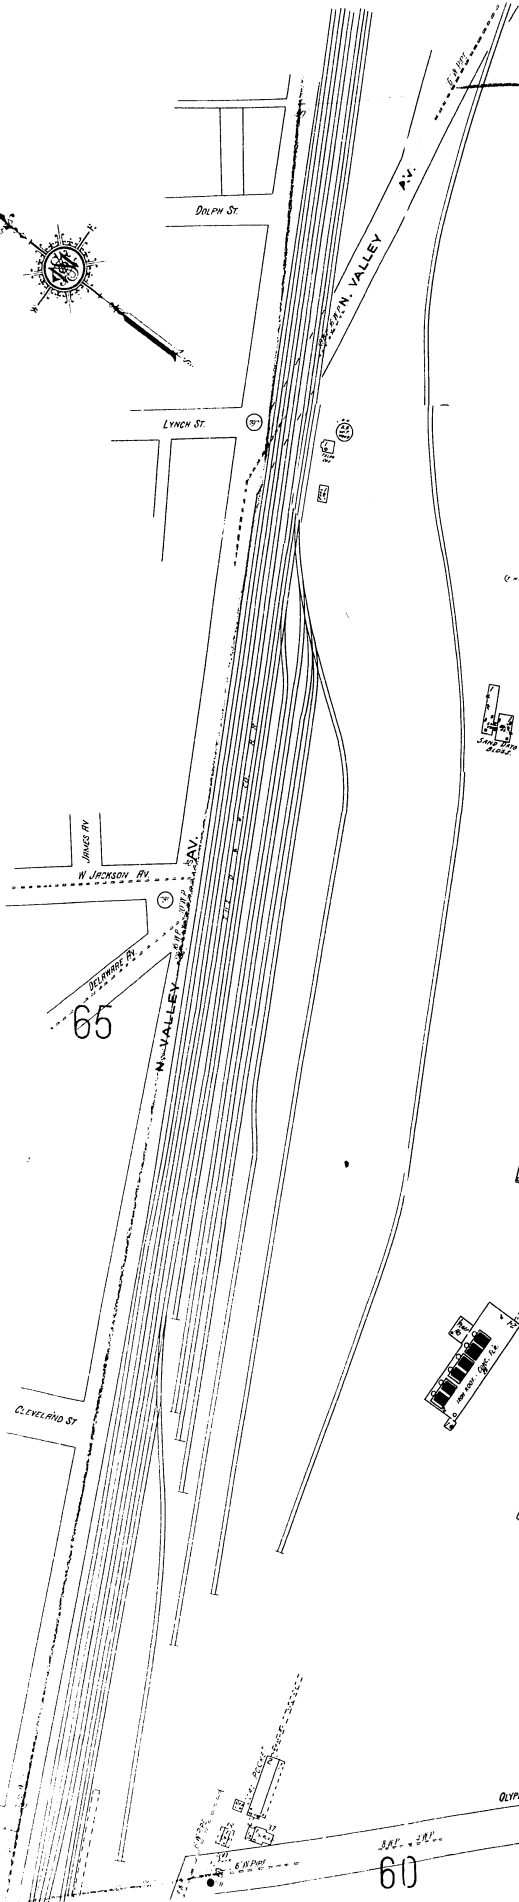

62

66

PENN. 085

OLYPHANT
SCALE 100 FT. TO AN INCH

65

THE HUDSON COAL CO.
GRASSY ISLAND SHAFT NO. 2

NOTE: MEN ON DUTY NIGHT & DAY.
SHOWED CLEAR

5