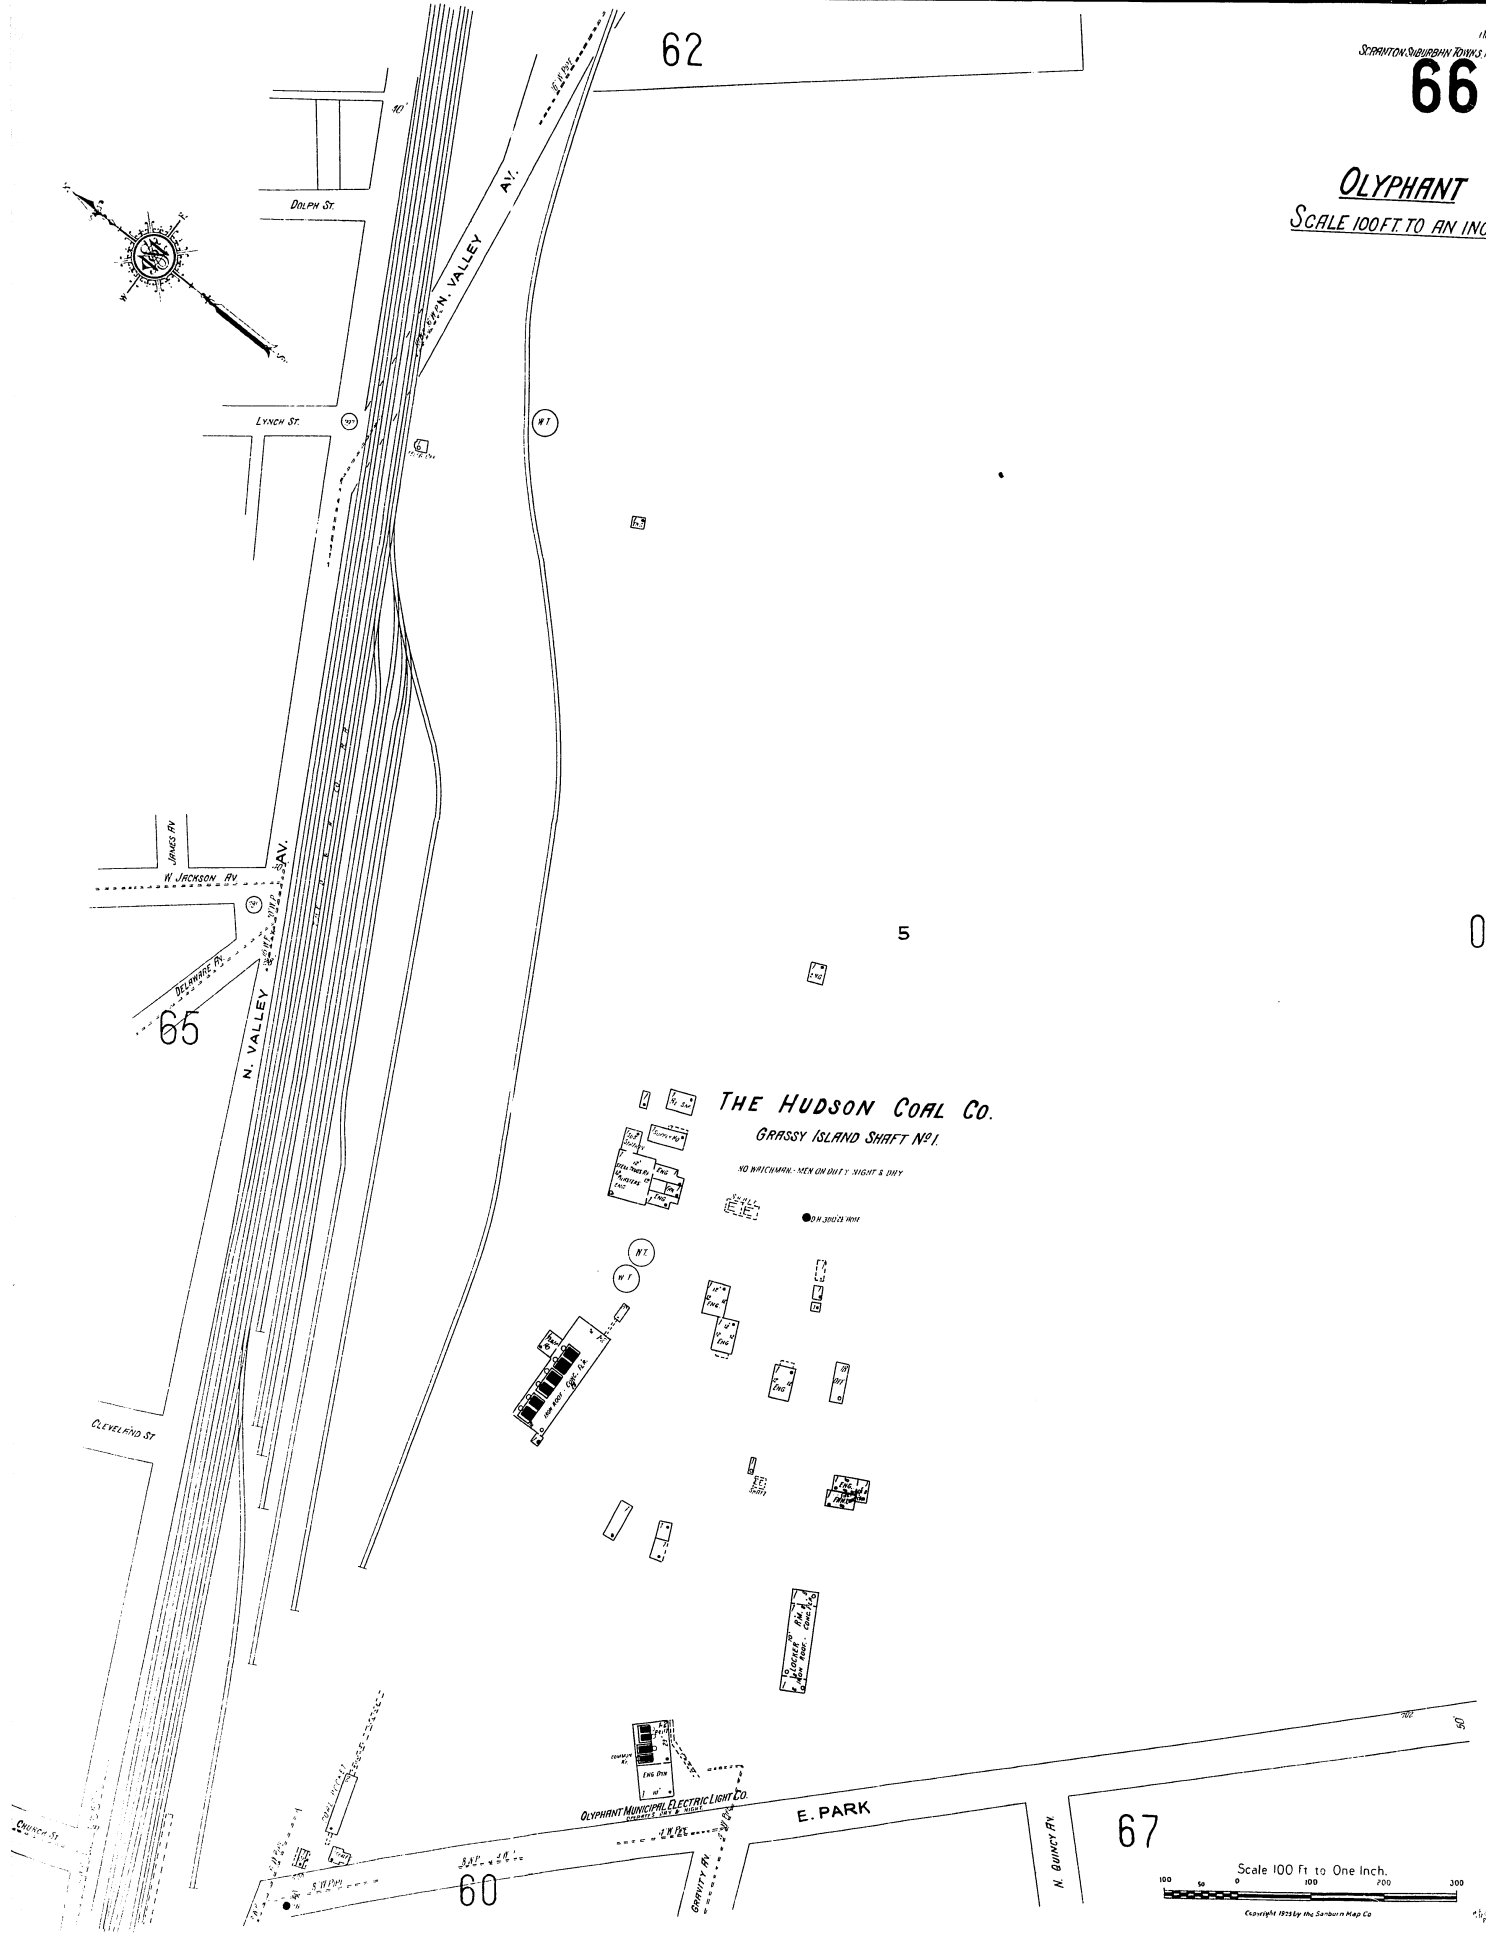

OLYPHANT
SCALE 100 FT TO AN INCH

62

THE HUDSON COAL CO.
GRASSY ISLAND SHAFT NO. 1.

NO WRECKMEN - MEN ON DUTY - NIGHT & DAY

● ON UNDER SHAFT

67