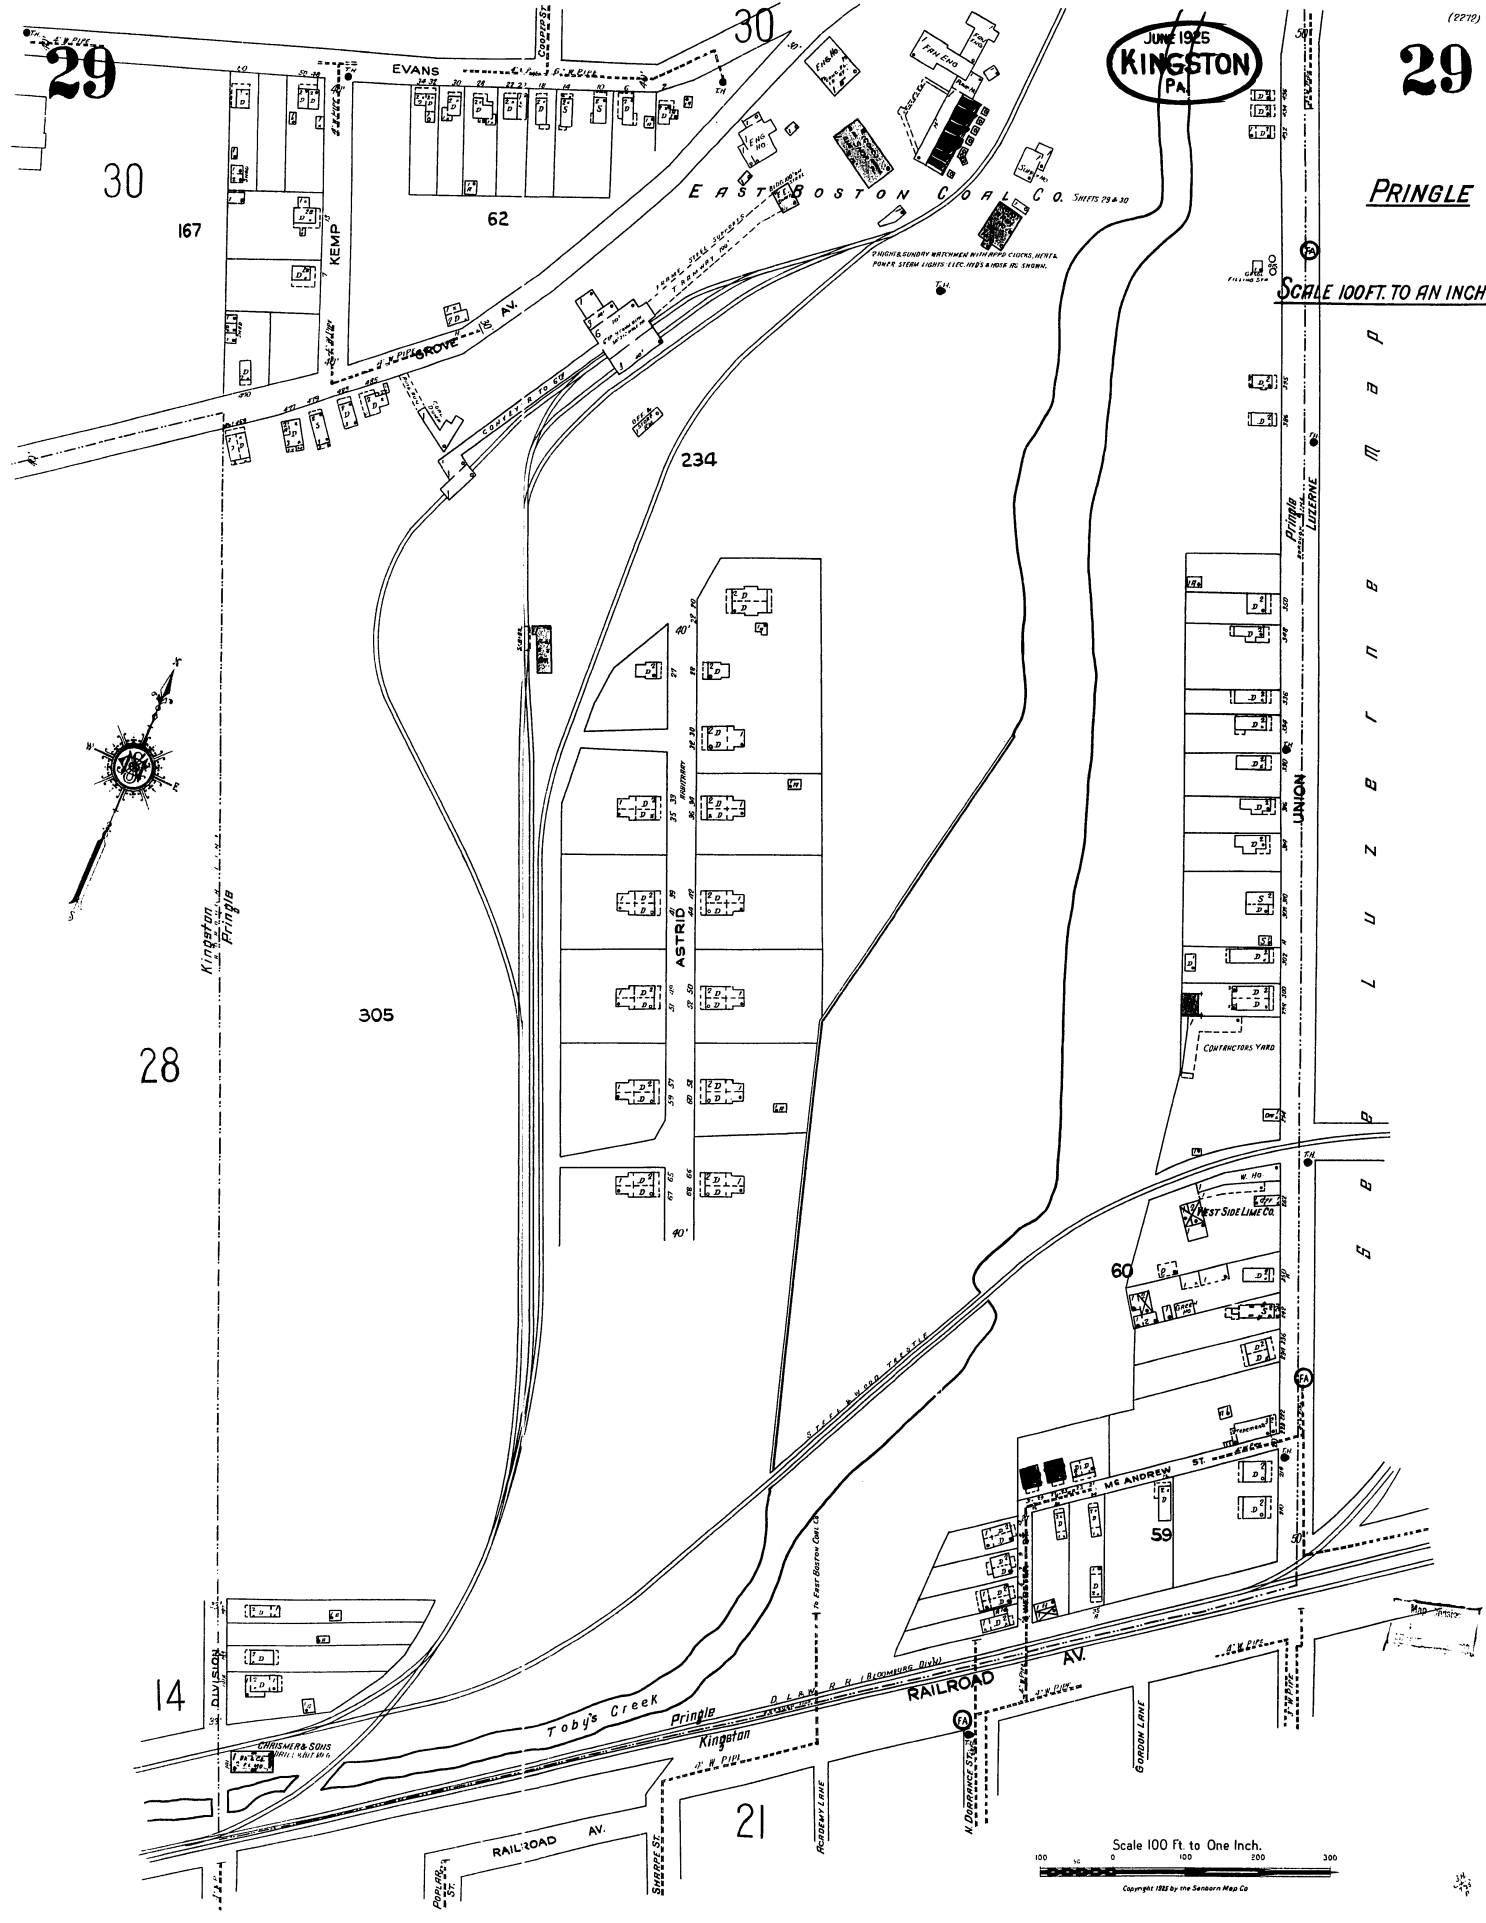

29

29

JUNE 1925
KINGSTON
PA.

PRINGLE

SCALE 100 FT. TO AN INCH

Scale 100 Ft. to One Inch.

0 100 200 300

Copyright 1925 by the Sanborn Map Co.