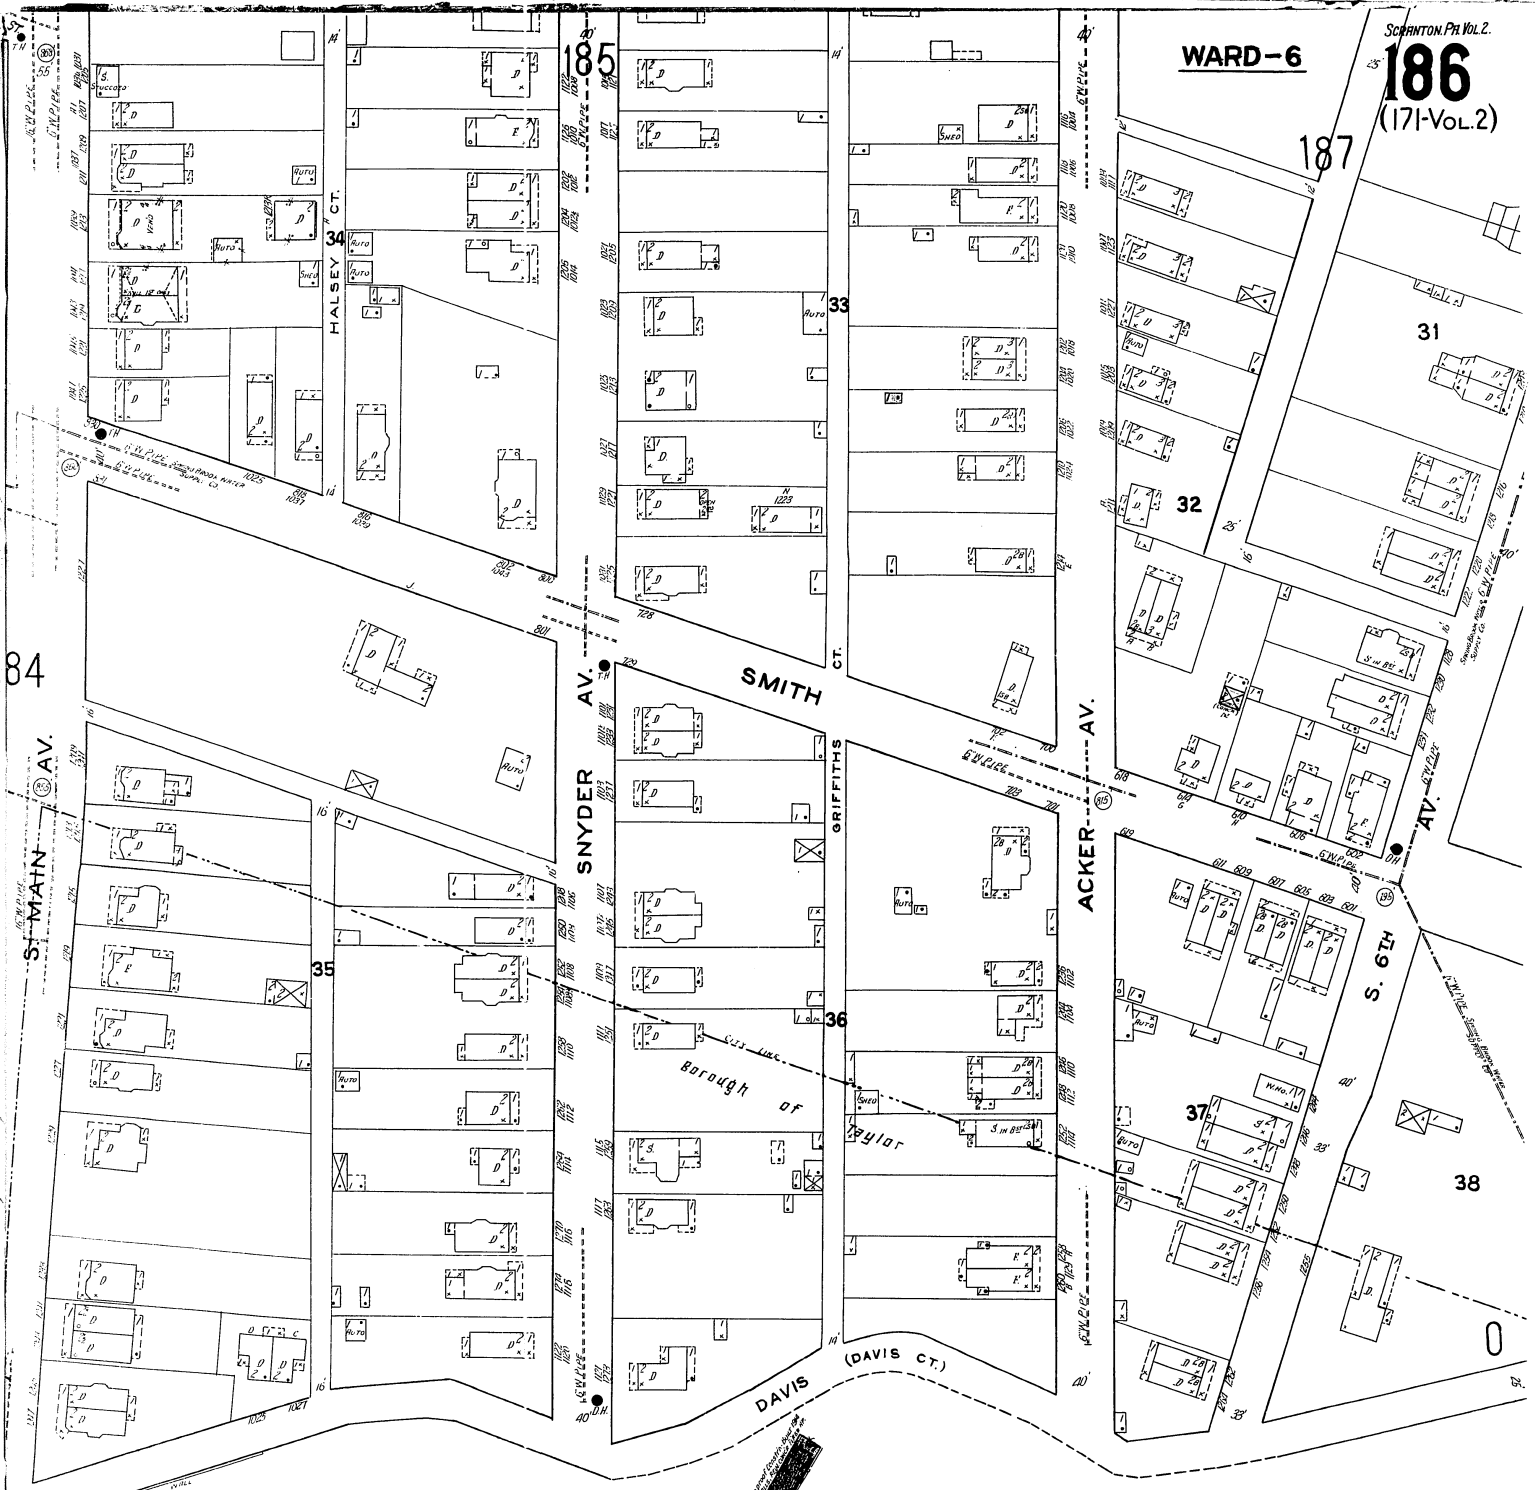

WARD-6

84

S. MAIN AV.

88

185

SNYDER AV.

SMITH AV.

DAVIS (DAVIS CT.)

187

ACKER AV.

S. 6TH AV.

THE DODGE COLLIERY
D. L. & W. R. CO. OWNERS

Scale of Feet.

Copyright 1920 by the Sanborn Map Co.

0

E K P O S U R F